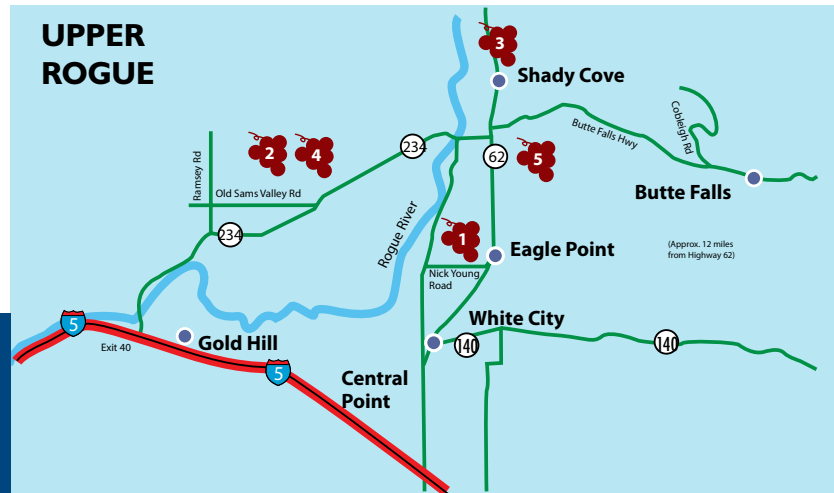

ASSOCIATIONS & TOURS

Bear Creek Boutique Wineries
www.SouthernOregonWines.org

Southern Oregon Winery Assc.
www.SouthernOregonWines.org

Jacksonville Wineries Assc.
www.SouthernOregonWines.org

Wine Hopper Tours
www.winehoppertours.com

ROGUE VALLEY

- 1 **2 Hawk Winery**
- 2 **Belle Fiore Winery**
- 3 **Caprice Vineyards**
- 4 **Dancin Vineyards**
- 5 **Daisy Creek Winery**
- 6 **Edenvale Winery**
- 7 **Grizzly Peak Winery**
- 8 **Irvine Vineyards**
- 9 **Ledger David Winery**
- 10 **Paschal Winery & Vineyard**
- 11 **Quady North**
- 12 **RoxyAnn Winery**
- 13 **Trium Wines**

UPPER ROGUE

- 1 **Agate Ridge Vineyards**
- 2 **Cliff Creek Cellars**
- 3 **Crater Lake Cellars**
- 4 **Kriselle Cellars**
- 5 **La Brasseur Vineyard**

For other Southern Oregon itinerary ideas or complete details and contact information for this itinerary please go to www.southernoregon.org/tours or contact Sue Price, sue@southernoregon.org 1-541-890-5472 Southern Oregon Winery Association www.sorwa.org