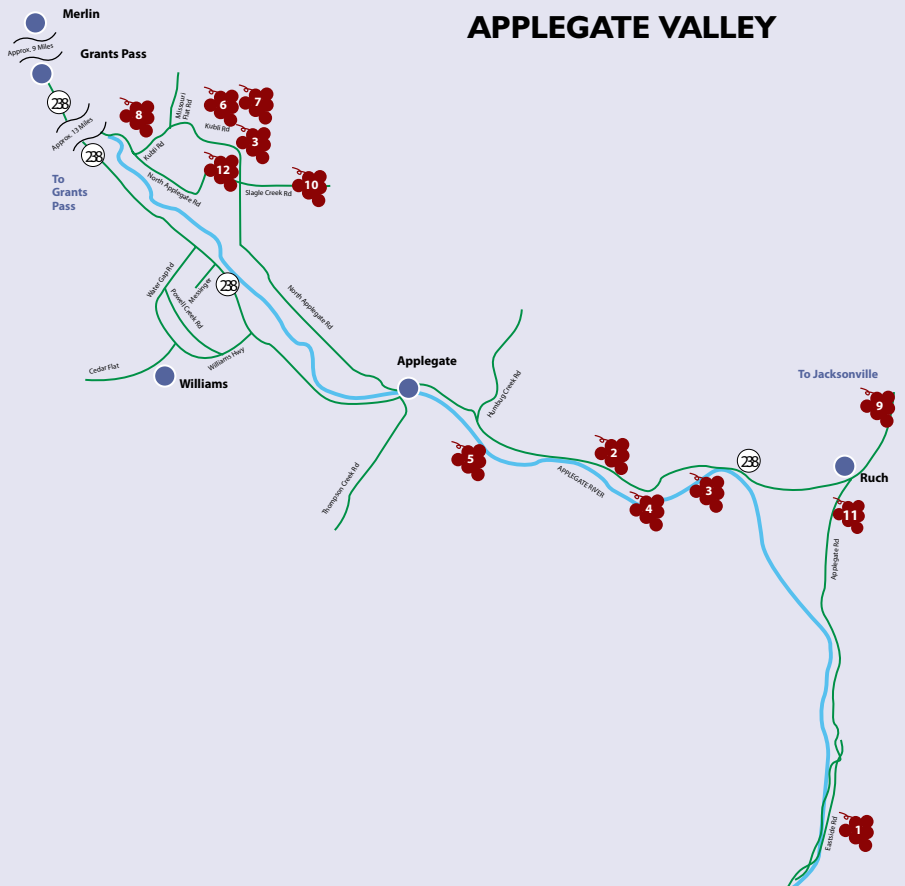

ROGUE VALLEY

- 1 **2 Hawk Winery**
- 2 **Belle Fiore Winery**
- 3 **Caprice Vineyards**
- 4 **Dancin Vineyards**
- 5 **Daisy Creek Winery**
- 6 **Edenvale Winery**
- 7 **Grizzly Peak Winery**
- 8 **Irvine Vineyards**
- 9 **Ledger David Winery**
- 10 **Paschal Winery & Vineyard**
- 11 **Quady North**
- 12 **RoxyAnn Winery**
- 13 **Trium Wines**

- 7 Glaser Estate Winery
- 8 Henry Estate Winery
- 9 Melrose Vineyards
- 10 Misty Oaks Vineyard
- 11 River's Edge Winery
- 12 Spangler Vineyards

APPLEGATE VALLEY

- 1 Cowhorn Vineyard & Garden
- 2 Dewitt Vineyards
- 3 Fiasco Vineyards
- 4 Fly High Vineyard
- 5 Red Lily Vineyards
- 6 Serra Vineyards

- 7 Schmidt Family Vineyards
- 8 Slagle Creek Vineyards
- 9 South Stage Cellars
- 10 Troon Vineyard
- 11 Valley View Winery
- 12 Wooldridge Creek Winery

APPLEGATE VALLEY

ILLINOIS VALLEY

- 1 Bear Creek Winery/Siskiyou Vineyards
- 2 Bridgeview Vineyard & Winery

- 3 Deer Creek Vineyards