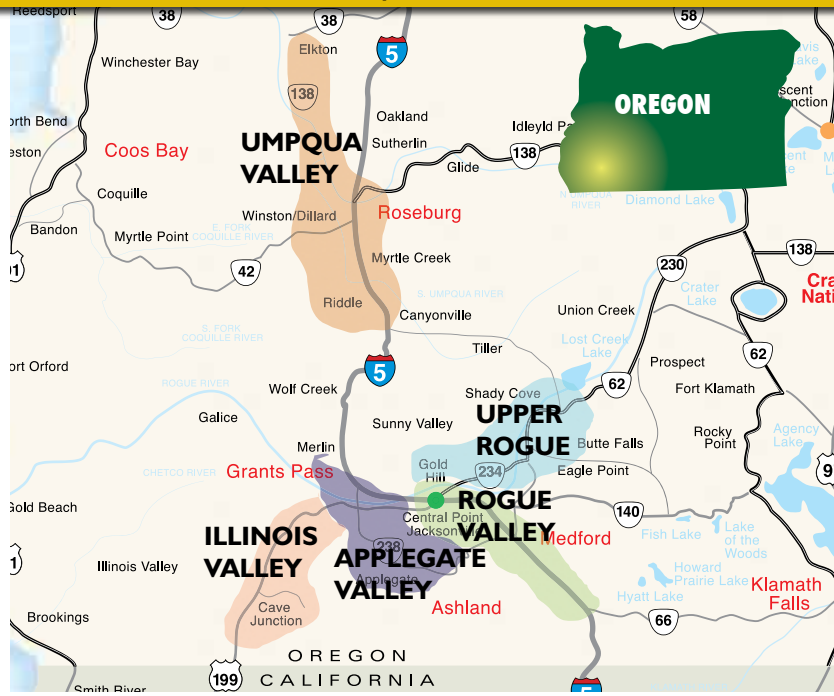

ASSOCIATIONS & TOURS

Bear Creek Boutique Wineries
www.SouthernOregonWines.org

Southern Oregon Winery Assc.
www.SouthernOregonWines.org

Jacksonville Wineries Assc.
www.SouthernOregonWines.org

Wine Hopper Tours
www.winehoppertours.com

ROGUE VALLEY

- 1 **2 Hawk Winery**
- 2 **Belle Fiore Winery**
- 3 **Caprice Vineyards**
- 4 **Dancin Vineyards**
- 5 **Daisy Creek Winery**
- 6 **Edenvale Winery**
- 7 **Grizzly Peak Winery**
- 8 **Irvine Vineyards**
- 9 **Ledger David Winery**
- 10 **Paschal Winery & Vineyard**
- 11 **Quady North**
- 12 **RoxyAnn Winery**
- 13 **Trium Wines**

UPPER ROGUE

- 1 **Agate Ridge Vineyards**
- 2 **Cliff Creek Cellars**
- 3 **Crater Lake Cellars**
- 4 **Kriselle Cellars**
- 5 **La Brasseur Vineyard**

For other Southern Oregon itinerary ideas or complete details and contact information for this itinerary please go to www.southernoregon.org/tours or contact Sue Price, sue@southernoregon.org 1-541-890-5472 Southern Oregon Winery Association www.sorwa.org