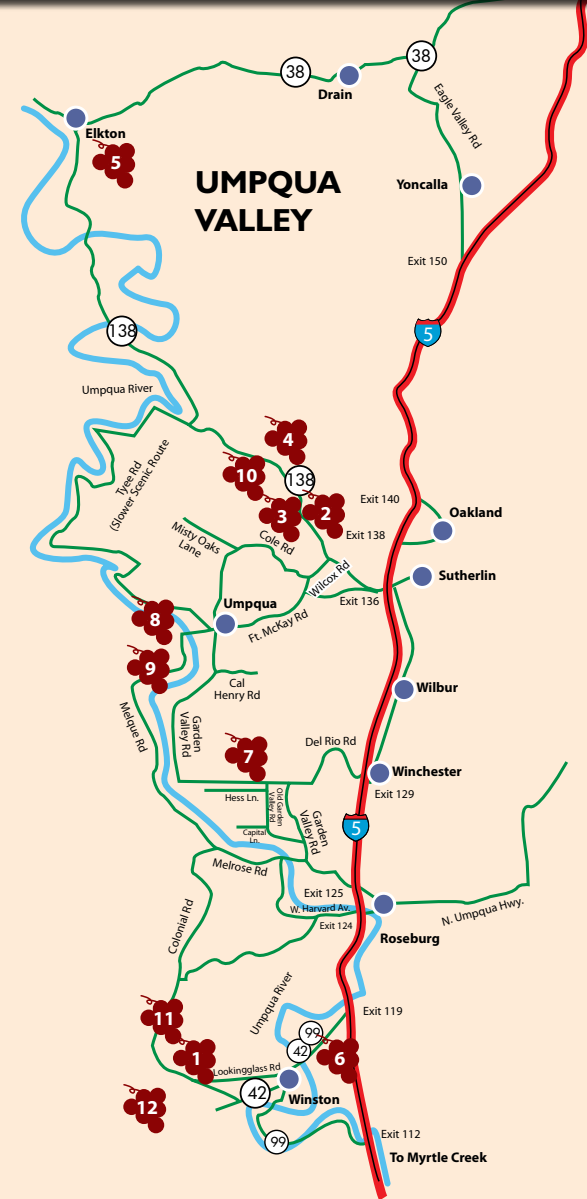

ROGUE VALLEY

- 1 **2 Hawk Winery**
- 2 **Belle Fiore Winery**
- 3 **Caprice Vineyards**
- 4 **Dancin Vineyards**
- 5 **Daisy Creek Winery**
- 6 **Edenvale Winery**
- 7 **Grizzly Peak Winery**
- 8 **Irvine Vineyards**
- 9 **Ledger David Winery**
- 10 **Paschal Winery & Vineyard**
- 11 **Quady North**
- 12 **RoxyAnn Winery**
- 13 **Trium Wines**

- 7 Glaser Estate Winery
- 8 Henry Estate Winery
- 9 Melrose Vineyards
- 10 Misty Oaks Vineyard
- 11 River's Edge Winery
- 12 Spangler Vineyards

APPLEGATE VALLEY

- 1 Cowhorn Vineyard & Garden
- 2 Dewitt Vineyards
- 3 Fiasco Vineyards
- 4 Fly High Vineyard
- 5 Red Lily Vineyards
- 6 Serra Vineyards

- 7 Schmidt Family Vineyards
- 8 Slagle Creek Vineyards
- 9 South Stage Cellars
- 10 Troon Vineyard
- 11 Valley View Winery
- 12 Wooldridge Creek Winery

APPLEGATE VALLEY

ILLINOIS VALLEY

- 1 Bear Creek Winery/Siskiyou Vineyards
- 2 Bridgeview Vineyard & Winery

- 3 Deer Creek Vineyards